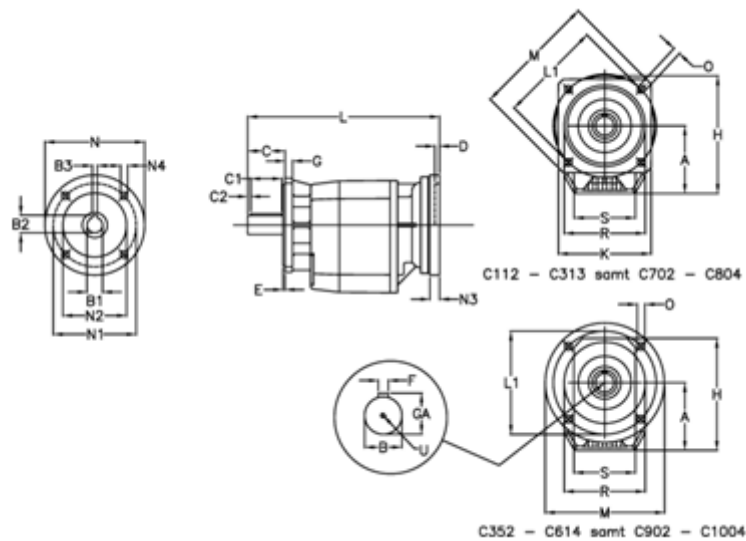

Article number: 40600803912430  
 Description: Helical gearbox  
 C802F-39,1-P80B5

## Measures

A = 247.0	D = 4.0	L1 = 350	R = 320
B = 80	E = 5	M = 400	S = 300
B1 = 19	F = 22	N = 200	U = M20x42
B2 = 21.8	G = 20	N1 = 165	
B3 = 6	GA = 85.0	N2 = 130	
C = 140	H = 422.0	N3 = 0	
C1 = 110	K = 350	N4 = M10x12	
C2 = 15	L = 533.0	O = 18.0	